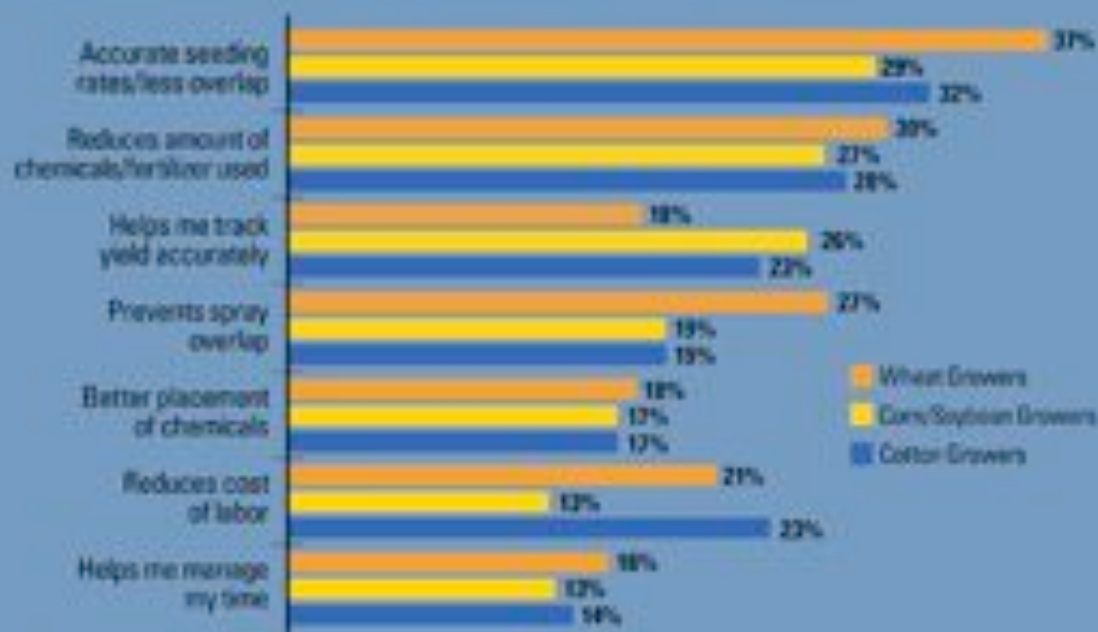

Primary benefits

Figure 2

Primary Benefits to Adopters of Precision Ag Technology – Unaided

Based on 168 Corn/Soybean, 101 Wheat, and 66 Cotton Growers

Published on: www.precisionag.com