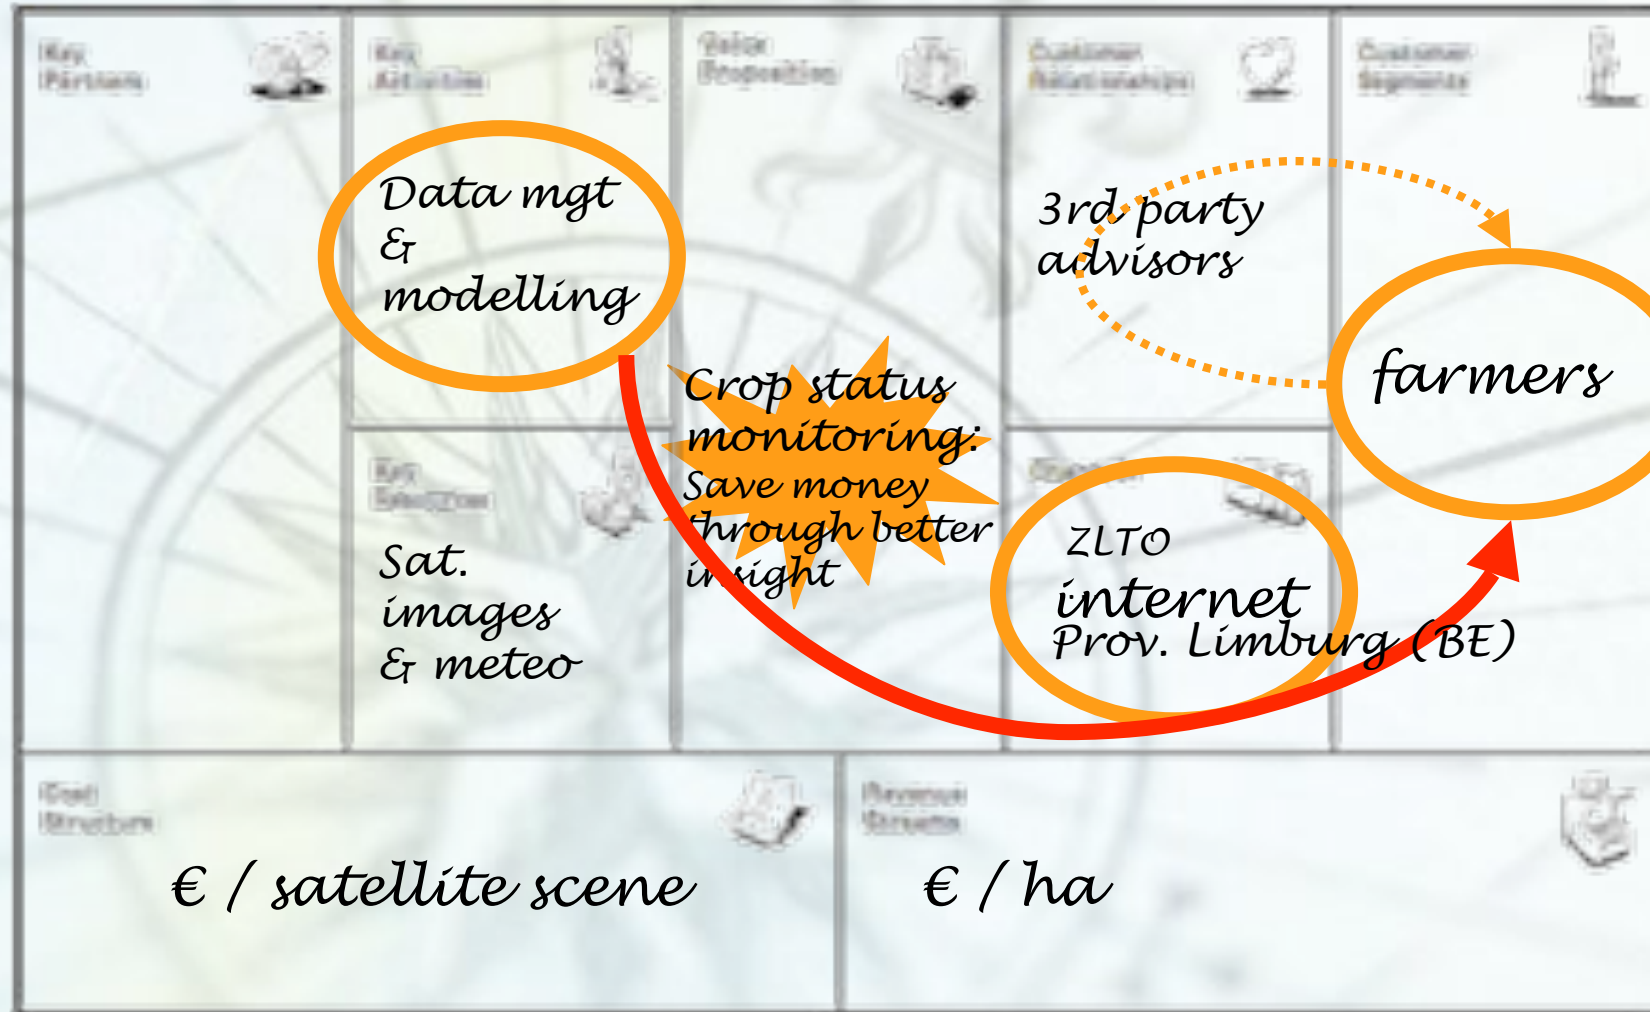

Transition instrument

- Stimulate co-innovation involving (all) stakeholders;
- Strengthen competitiveness + export opportunity for solution providers;
- “Greening” agriculture!

Precision Agriculture 'monitor'

Precision agriculture revival

- Affordable systems
- Affordable accuracy
- Better set of basic functions
(to be used without changing management practices):
 - Parallel tracking, autoguidance, overlap prevention
 - Documentation systems (Harvesters)
- Maturing set of innovative functions
(causing change in management practice):
 - Swath optimisation
 - Variable ploughing / sowing / seeding
 - Variable rate application of water / fertilizer / crop protection

Contribution of PA to sustainability

Sustainability
indicator

WORKSHOP

- get acquainted with RapidEye:
 - Products / services;
 - Quality;
- Discover added value (or not) for own business:
 - Previously impossible;
 - More efficient;
 - More reliable.
- Pronounce user requirements:
 - What do I expect from a RapidEye image?
 - What do I expect from an Value Adding company?

Business Model Canvas

The Business Model Canvas

MijnAkker

The Business Model Canvas

Cropview

The Business Model Canvas