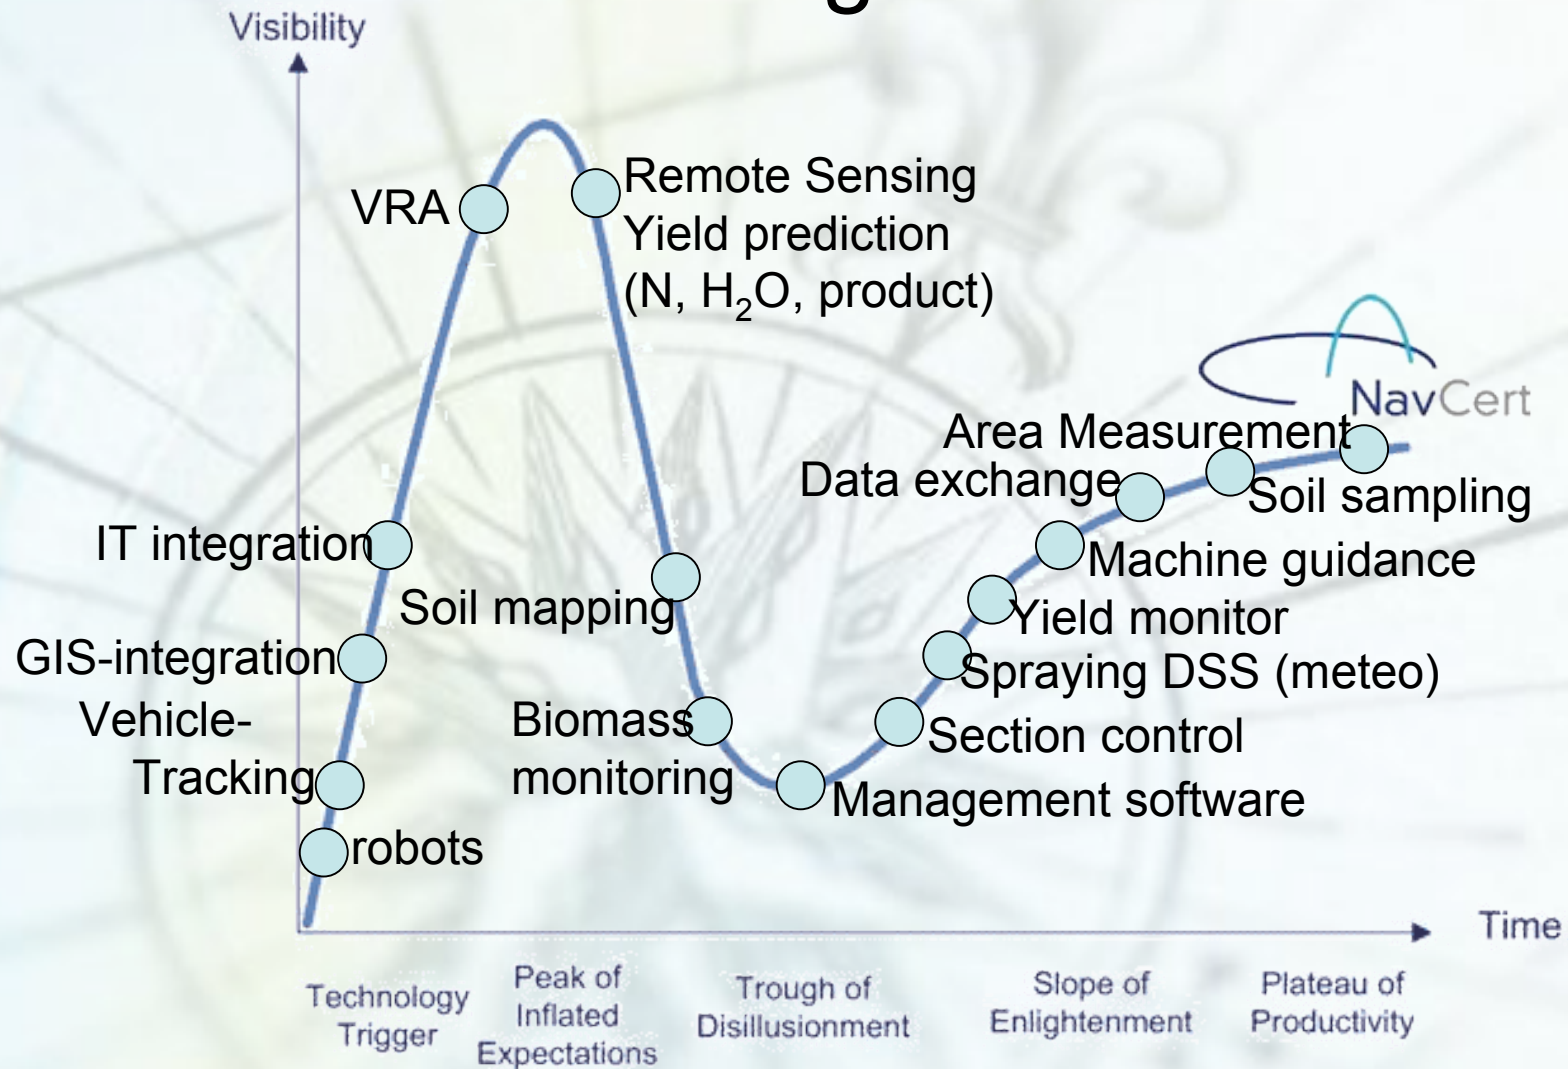

Precision Agriculture

- Agriculture has many challenges:
 - Become landscape-, environment- and animal-friendly
 - Contribution to climate change mitigation
 - Quality above production efficiency (consumers' perception)
- Precision Agriculture is a key transition instrument:
 - Reduce inputs, manage heterogeneity, increase effectiveness
 - Improves system thinking
 - Creates benefits at micro- and macro level
- Previously unconnected stakeholders must collaborate!

What is precision agriculture?

Technology

- Machine guidance - implement guidance;
- Time- and location specific activities / VRA;
- Integration of data, systems, knowledge.

Management style

- Total Quality Management: Plan-Do-Check-Act;
- Make smarter decisions;
- Systems thinking.

Transition instrument

- Stimulate co-innovation involving (all) stakeholders;
- Strengthen competitiveness + export opportunity for solution providers;
- “Greening” agriculture!

Precision Agriculture 'monitor'

Precision agriculture revival

- Affordable systems
- Affordable accuracy
- Better set of basic functions
(to be used without changing management practices):
 - Parallel tracking, autoguidance, overlap prevention
 - Documentation systems (Harvesters)
- Maturing set of innovative functions
(causing change in management practice):
 - Swath optimisation
 - Variable ploughing / sowing / seeding
 - Variable rate application of water / fertilizer / crop protection